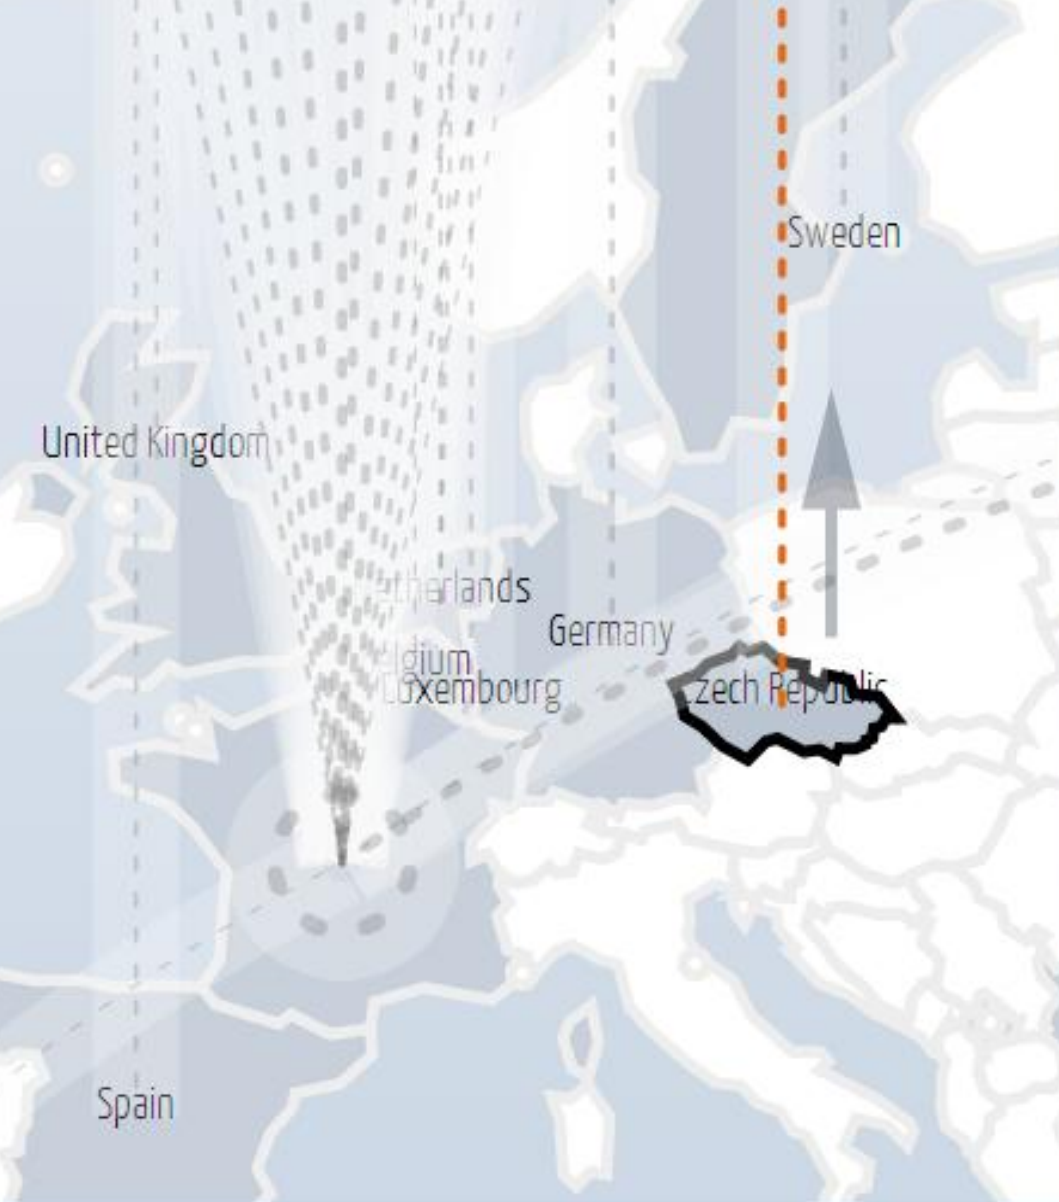

- Type of Attack
- between two countries
  - internal
  - either source or dest. unknown
  - no source, no dest.

DDoS.

Distributed

Denial of Service.

A STRANGE GAME.

THE ONLY WINNING MOVE IS

NOT TO PLAY.

**300 Gbps  
6 dní**

Source	Unknown
Destination	United States
Max Mbps	304,206
Start (GMT)	Aug 5 2013, 02:40
End (GMT)	Aug 11 2013, 12:52
Duration	6 days
Source	32768-49151,49152-
Ports	57343
Dest. Ports	10004
Class	Misuse
Subclass	Total Traffic

Total Attack Bandwidth

h (Gb)

● 5 ● 1

Source Port

Dest. Port

● TCP Connection

● Volumetric

● Fragmentation