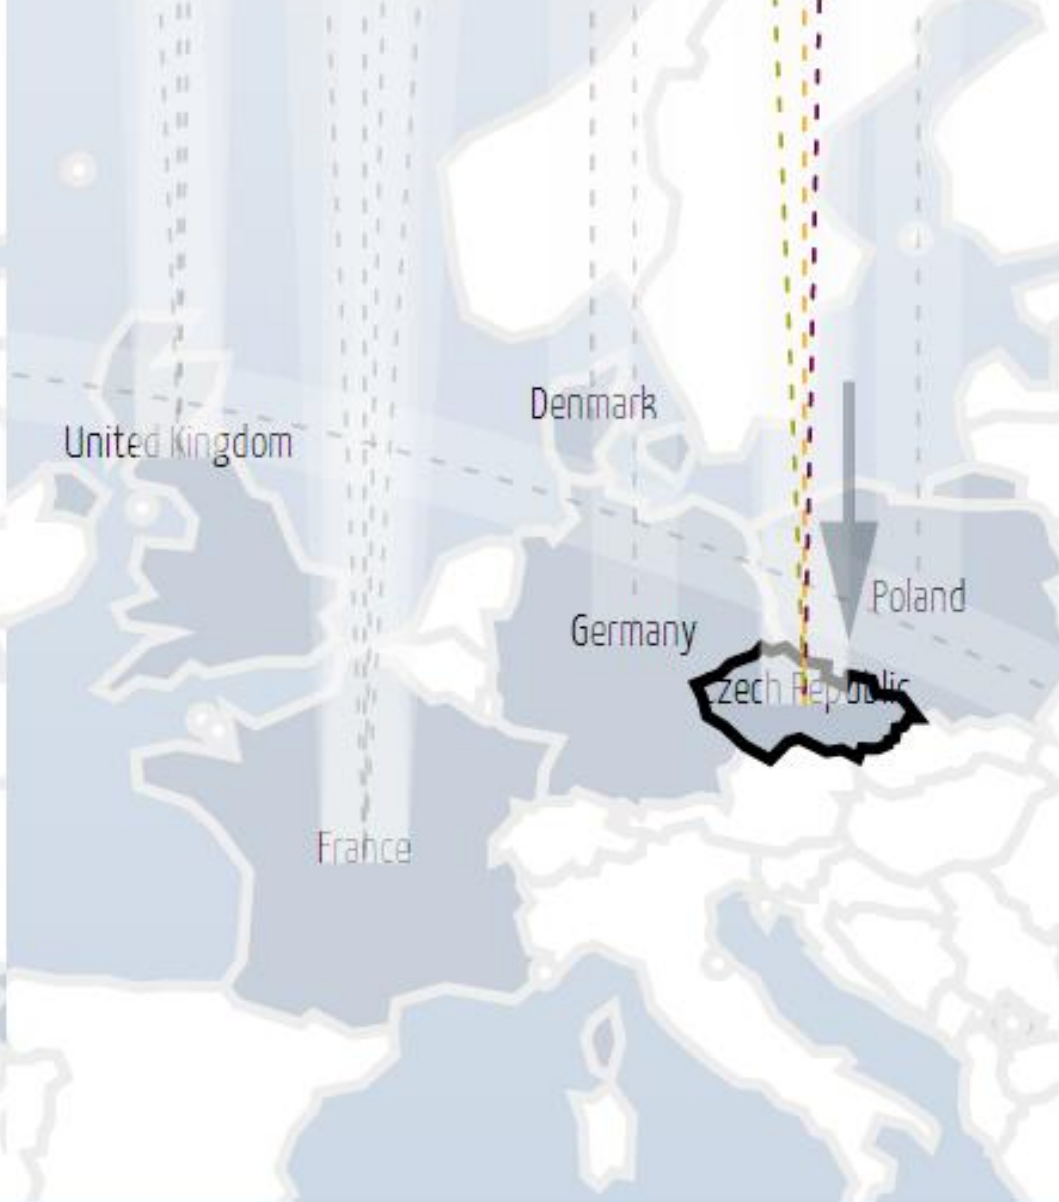

- Type of Attack
- between two countries
  - internal
  - either source or dest. unknown
  - no source, no dest.

DDoS.

Distributed

Denial of Service.

A STRANGE GAME.

THE ONLY WINNING MOVE IS

NOT TO PLAY.

**300 Gbps  
6 dní**

Source	Unknown
Destination	United States
Max Mbps	304,206
Start (GMT)	Aug 5 2013, 02:40
End (GMT)	Aug 11 2013, 12:52
Duration	6 days
Source	32768-49151,49152-
Ports	57343
Dest. Ports	10004
Class	Misuse
Subclass	Total Traffic

Total Attack Bandwidth

h (Gb)

● 5 ● 1

Source Port

Dest. Port

● TCP Connection

● Volumetric

● Fragmentation