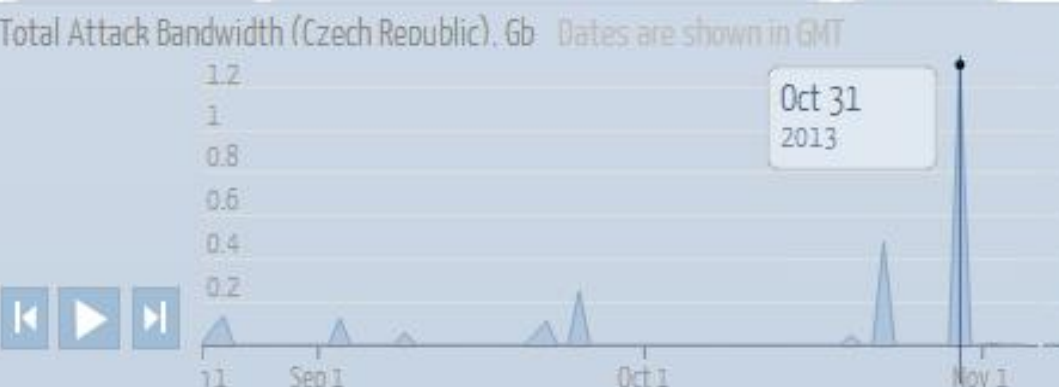

- Type of Attack
- between two countries
  - internal
  - either source or dest. unknown
  - no source, no dest.

DDoS.

Distributed

Denial of Service.

A STRANGE GAME.

THE ONLY WINNING MOVE IS

NOT TO PLAY.

**300 Gbps  
6 dní**

Source	Unknown
Destination	United States
Max Mbps	304,206
Start (GMT)	Aug 5 2013, 02:40
End (GMT)	Aug 11 2013, 12:52
Duration	6 days
Source	32768-49151,49152-
Ports	57343
Dest. Ports	10004
Class	Misuse
Subclass	Total Traffic

Total Attack Bandwidth

h (Gb)

● 5 ● 1

Source Port

Dest. Port

● TCP Connection

● Volumetric

● Fragmentation