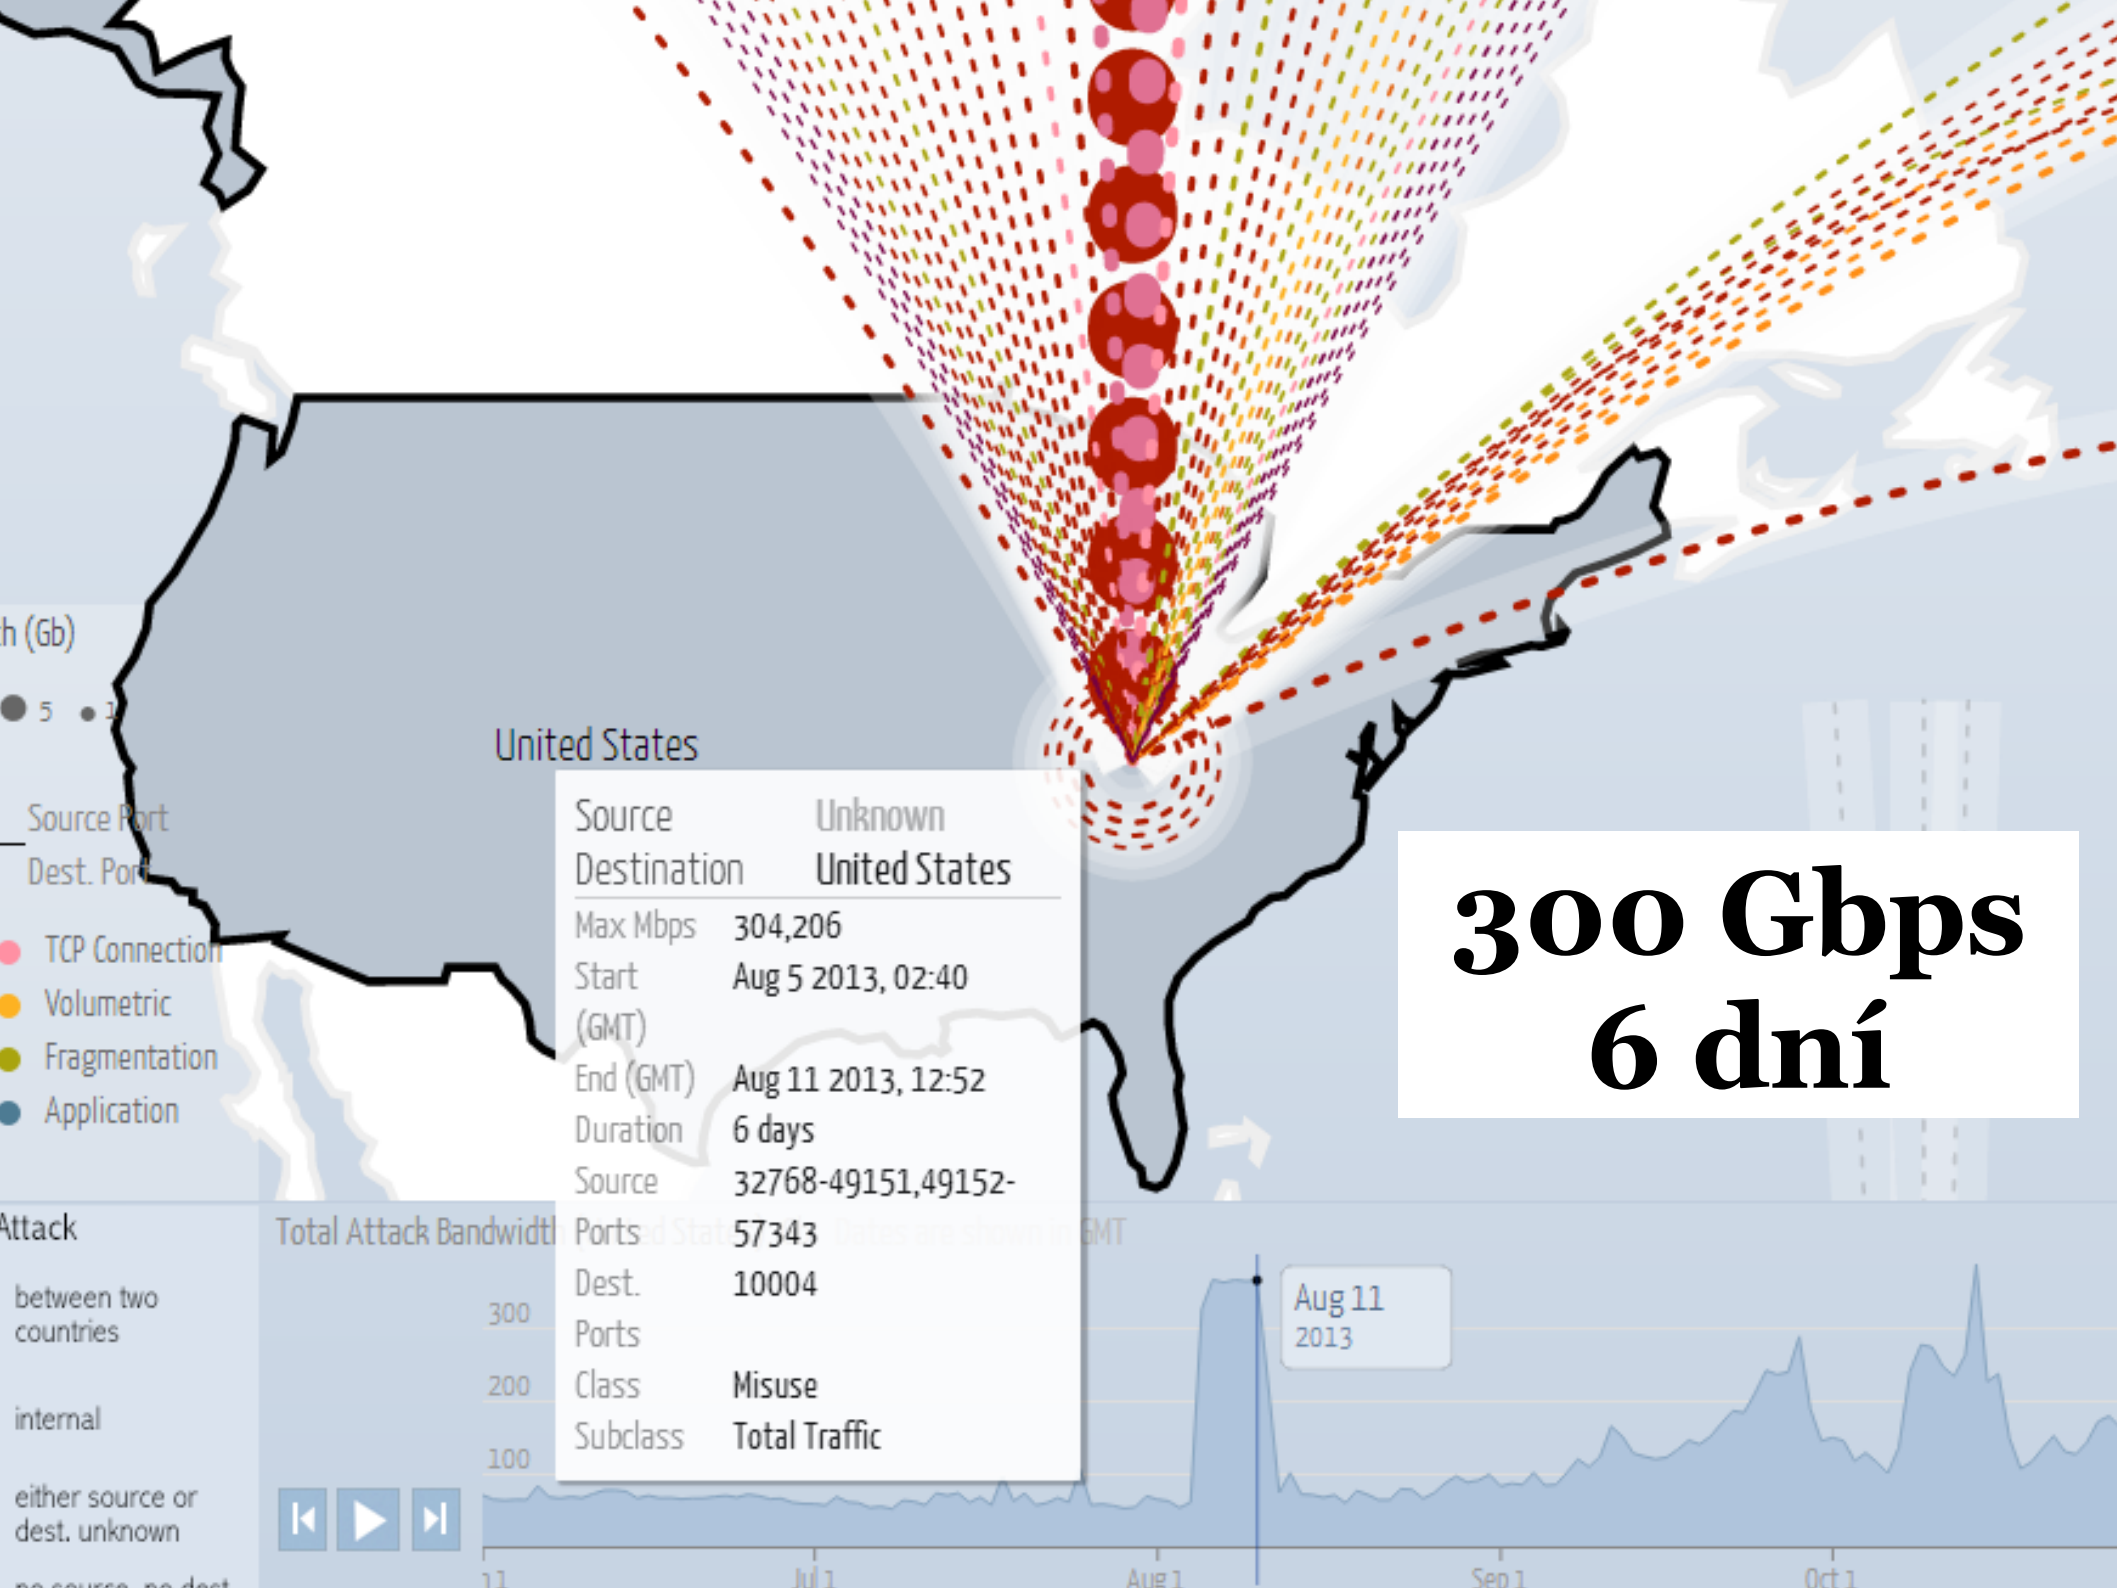

- Type of Attack
- between two countries
  - internal
  - either source or dest. unknown
  - no source, no dest.

DDoS.

Distributed

Denial of Service.

A STRANGE GAME.

THE ONLY WINNING MOVE IS

NOT TO PLAY.

**300 Gbps  
6 dní**

Source	Unknown
Destination	United States
Max Mbps	304,206
Start (GMT)	Aug 5 2013, 02:40
End (GMT)	Aug 11 2013, 12:52
Duration	6 days
Source	32768-49151,49152-
Ports	57343
Dest. Ports	10004
Class	Misuse
Subclass	Total Traffic

Total Attack Bandwidth

h (Gb)

● 5 ● 1

Source Port

Dest. Port

● TCP Connection

● Volumetric

● Fragmentation

● Application

Attack

between two countries

internal

either source or dest. unknown

no source, no dest

**Michal Špaček**

[www.michalpacek.cz](http://www.michalpacek.cz)