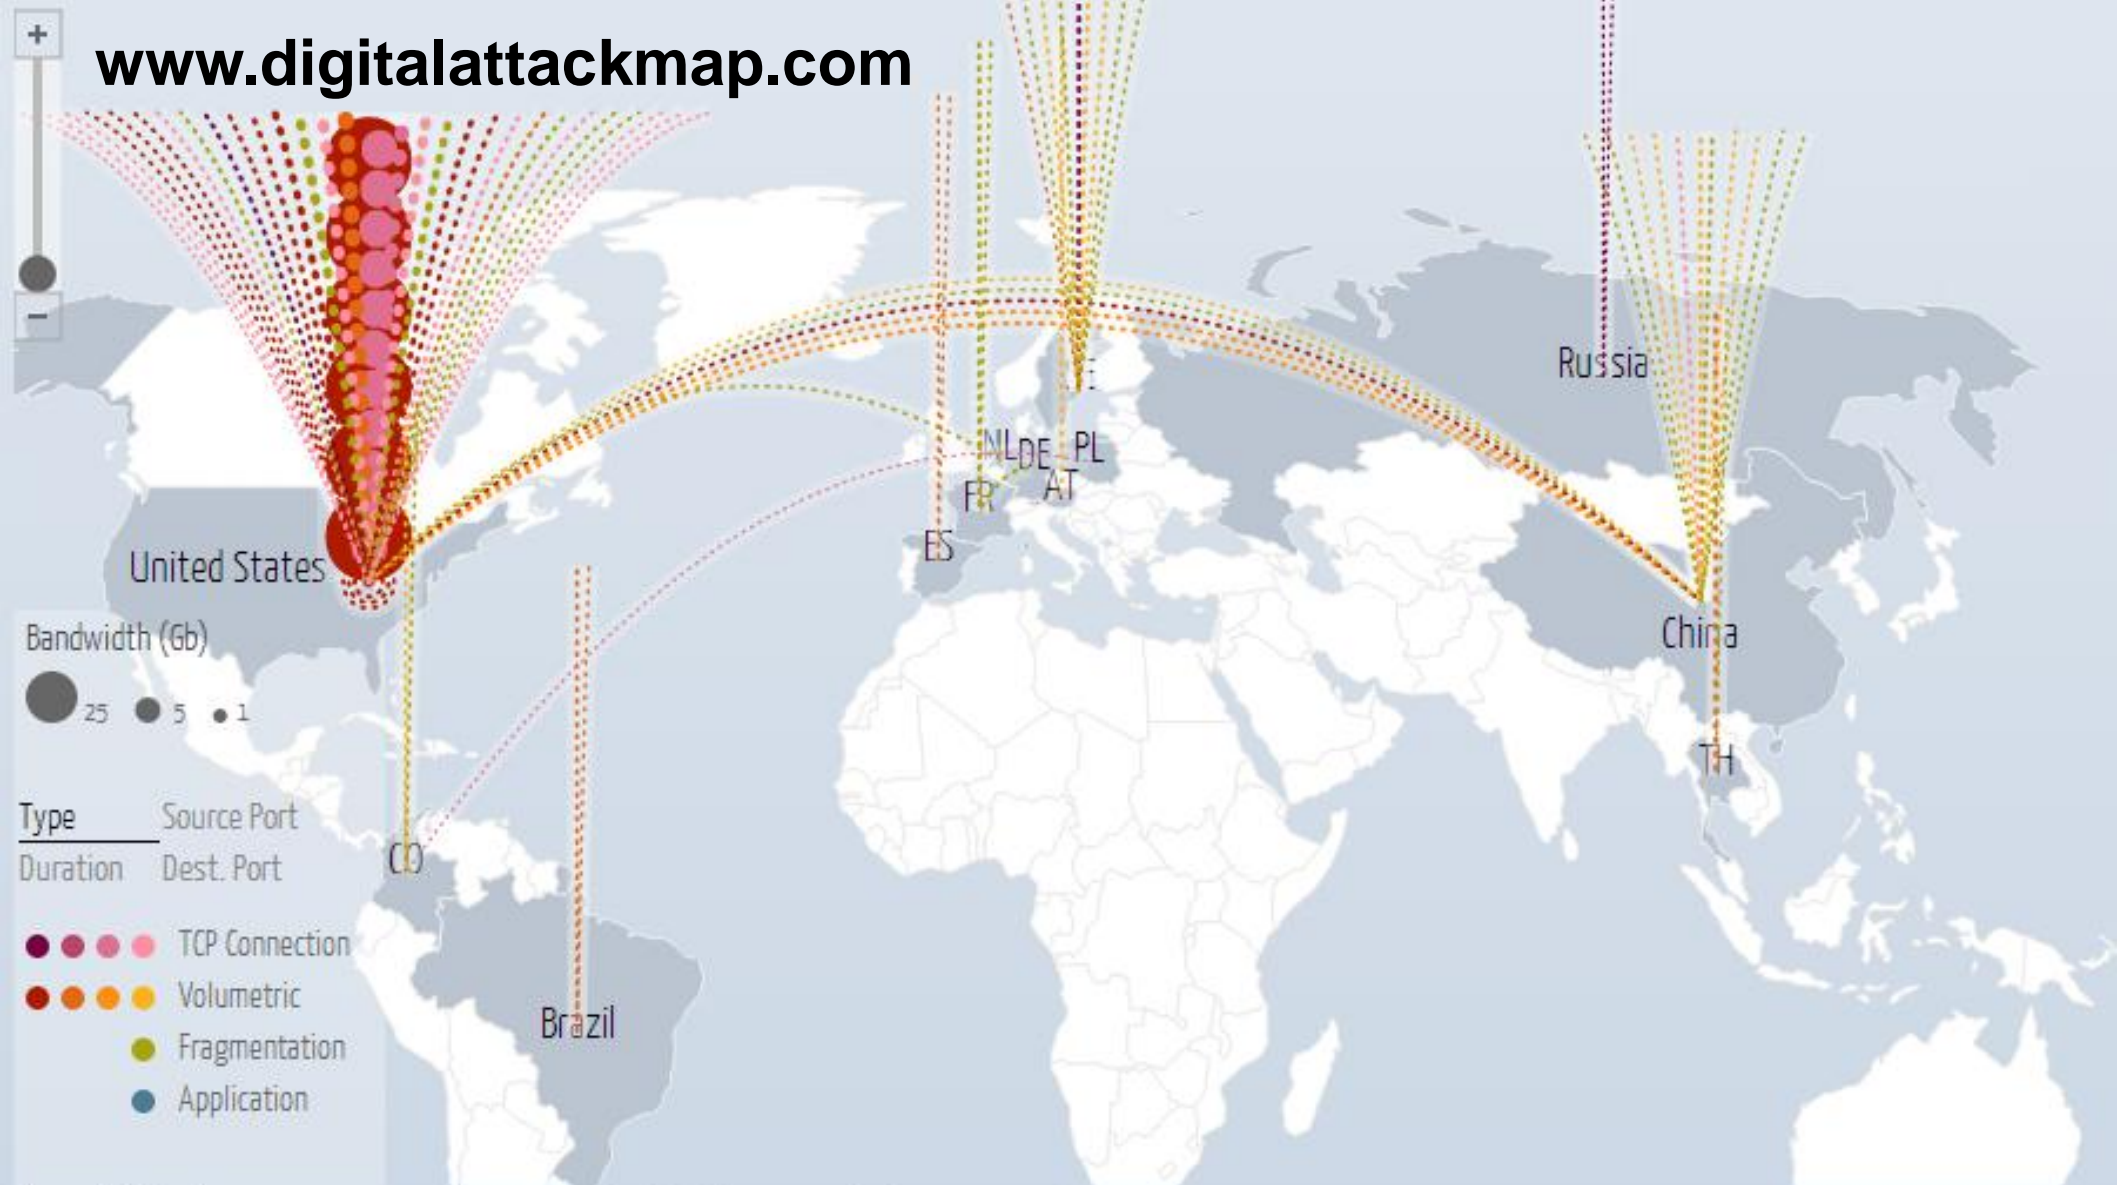

Bandwidth (Gb)
● 25 ● 5 ● 1

Type	Source Port	Dest. Port
● TCP Connection		
● Volumetric		
● Fragmentation		
● Application		

1. Type of Attack
2. between two countries
   - internal
   - either source or dest. unknown
   - no source, no dest.